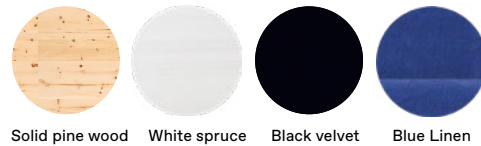

● SOFIA materials

Solid pine wood   White spruce   Black velvet   Blue Linen