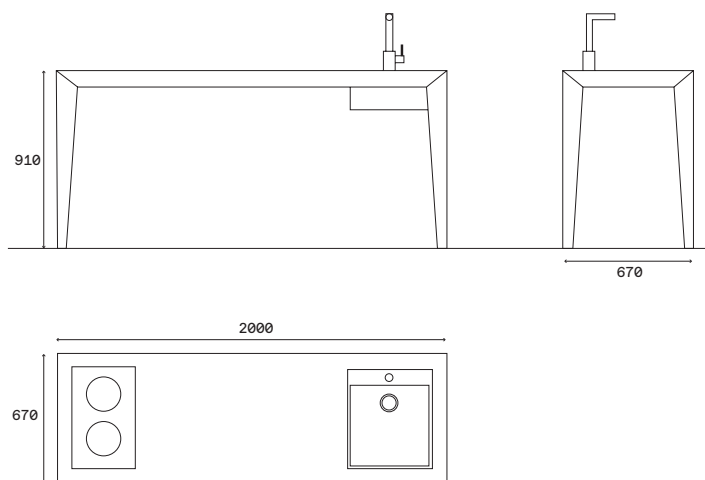

EMMA Measurements