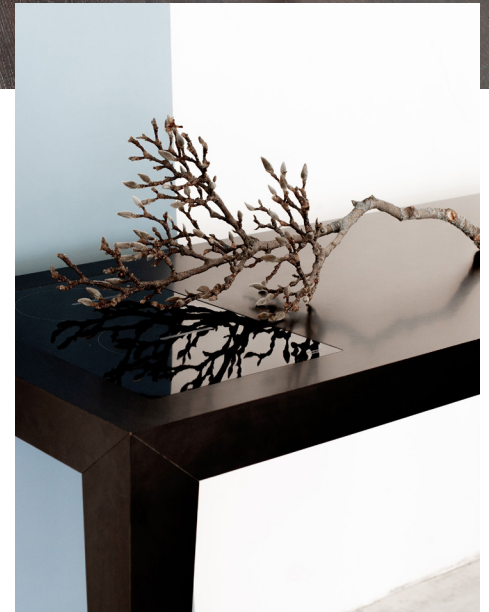

EMMA Minimalistic kitchen

EMMA is a simple and elegant kitchen, reduced to the essentials, with just an integrated sink and cooktop. This minimalist kitchen, with the matching table MARTA as the perfect accompaniment, would also be perfect in an office setting.

EMMA Minimalistic kitchen

EMMA can be extended with the modular DANIEL sideboard, which fits under the kitchen perfectly and provides storage space for all kitchen equipment. Seating options HILDE, HUGO and HENRIK, as well as the MARTA table, are all in the same design family and provide additional flexible additions to the kitchen and dining area.

To produce EMMA, we use either oiled or colour varnished birch plywood panels that have been coated with a melamine resin. The translucent, coloured surface emphasizes the grain of the wood, and is odourless and easy to clean. EMMA is available in the standard colours listed below; other colours are available upon request.