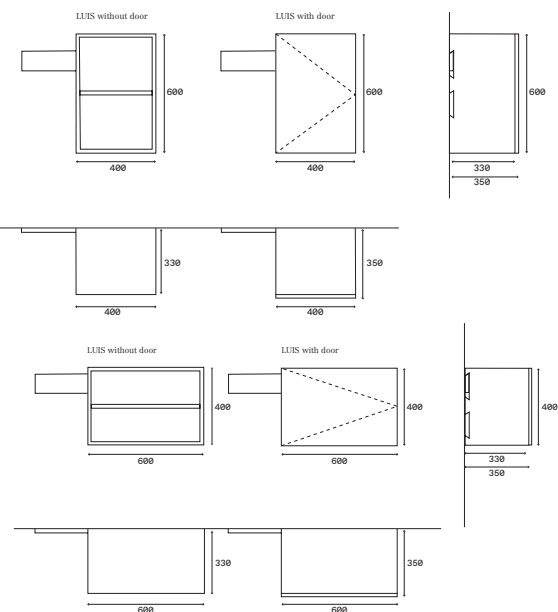

LUIS Measurements