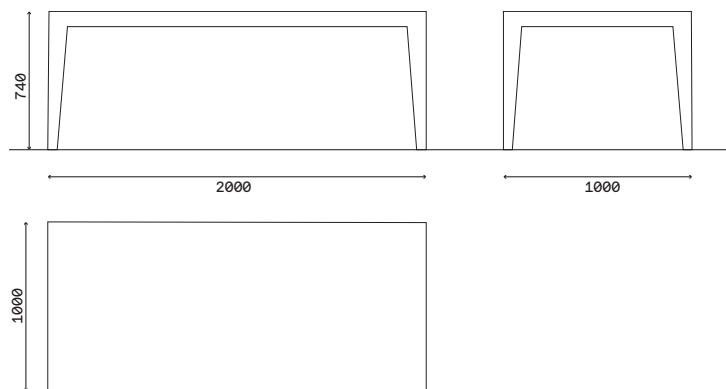

Produced in Welsberg, South Tyrol.

Concept & Design: Georg Agostini, Lorenz Sternbach

MARTA Specifications

The MARTA table can be made to measure, so that every room can be used to its full potential. MARTA matches our seating options HUGO, HENRIK and HILDE as well as the minimalistic kitchen, EMMA.

MARTA Materials

MARTA Measurements

MARTA Side view & front view