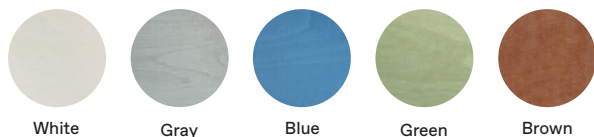

MARTA Materials

- Birch Plywood, oiled

- More information

- 3-layer panel Spruce/Stone pine

- Birch Plywood, lacquered

- Birch Plywood with HPL coating

MARTA Side view & front view

MARTA Measurements